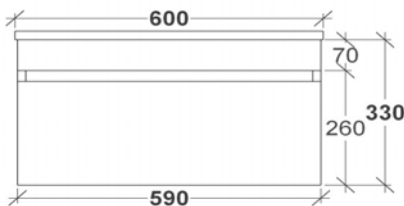

Specifications: Single Drawer