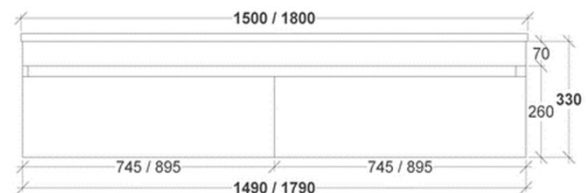

Specifications: Single Drawer