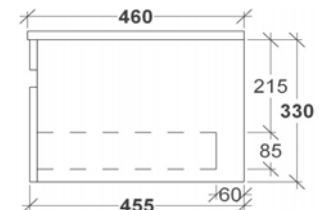

Specifications: Single Drawer