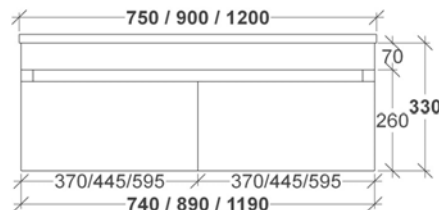

Specifications: Single Drawer